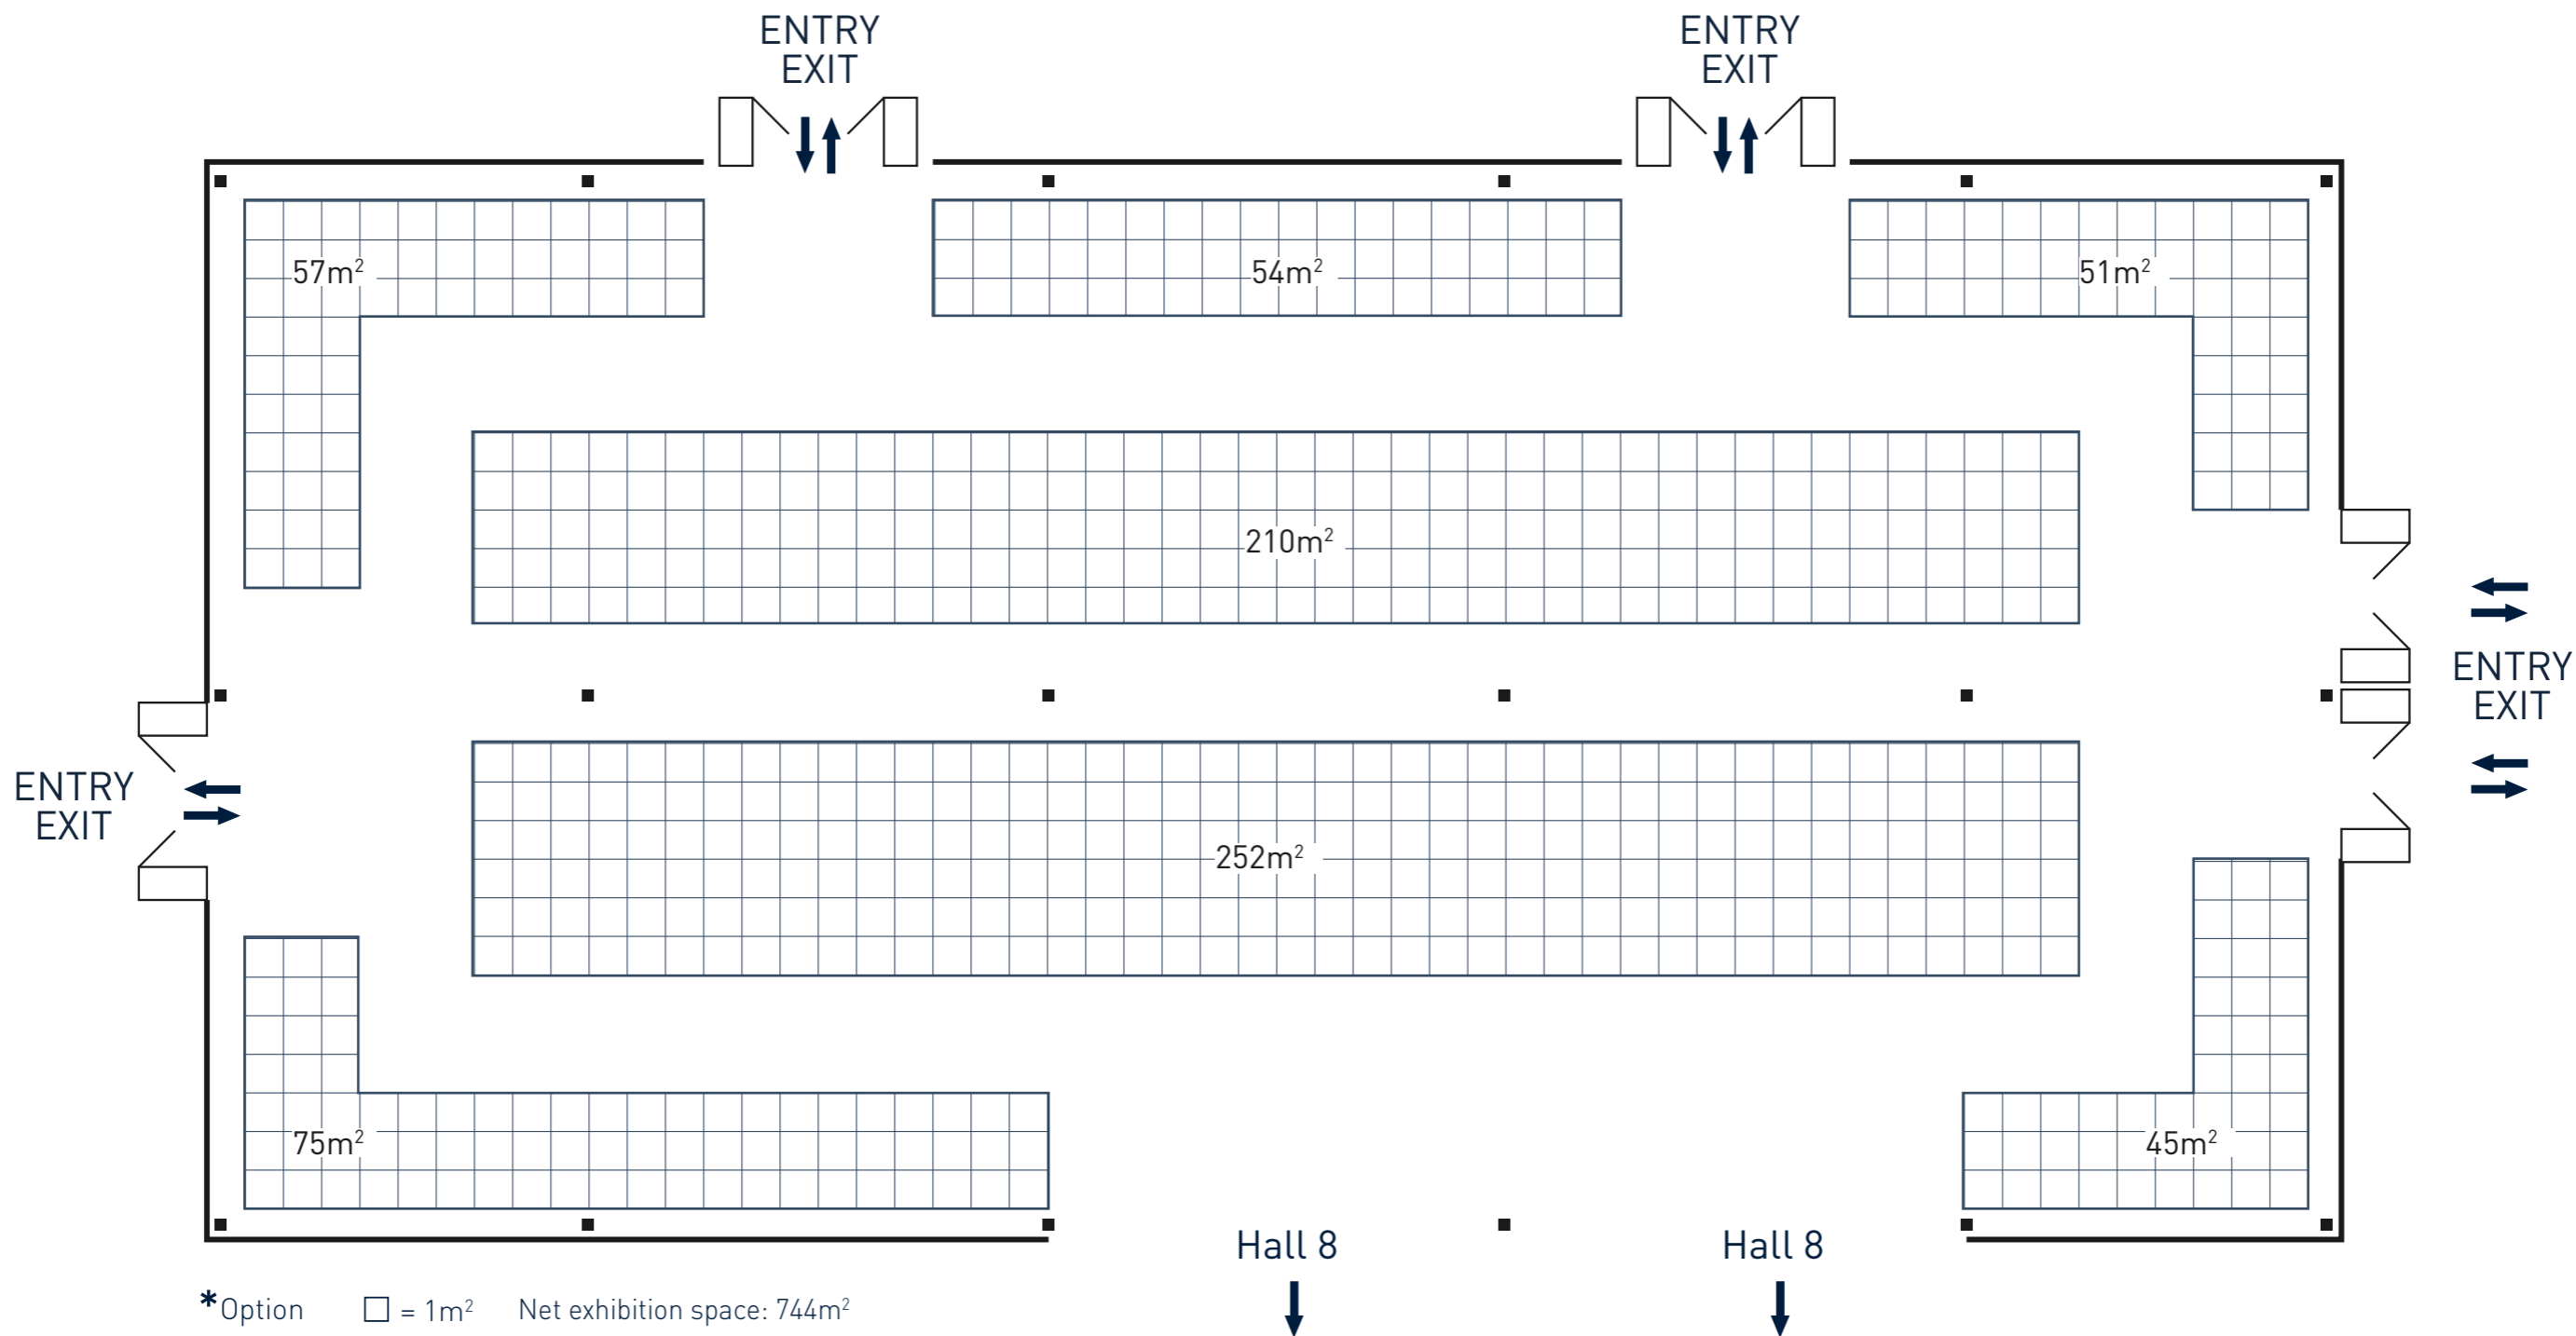

Organizer

Local Executive Organizer

iraq agro

- agriculture
- crop production
- animal husbandry

iraq food + bev tec

- process & packaging
- food ingredients
- bakery + confectionery

iraq food + hospitality

- food & drinks
- foodservice equipment

GCC-countries:
Bahrain, Kuwait, Oman, Qatar, Saudi Arabia, United Arab Emirates
Egypt, Jemen, Jordan, Lebanon, Libya, Oman, Syria

Groundplan »