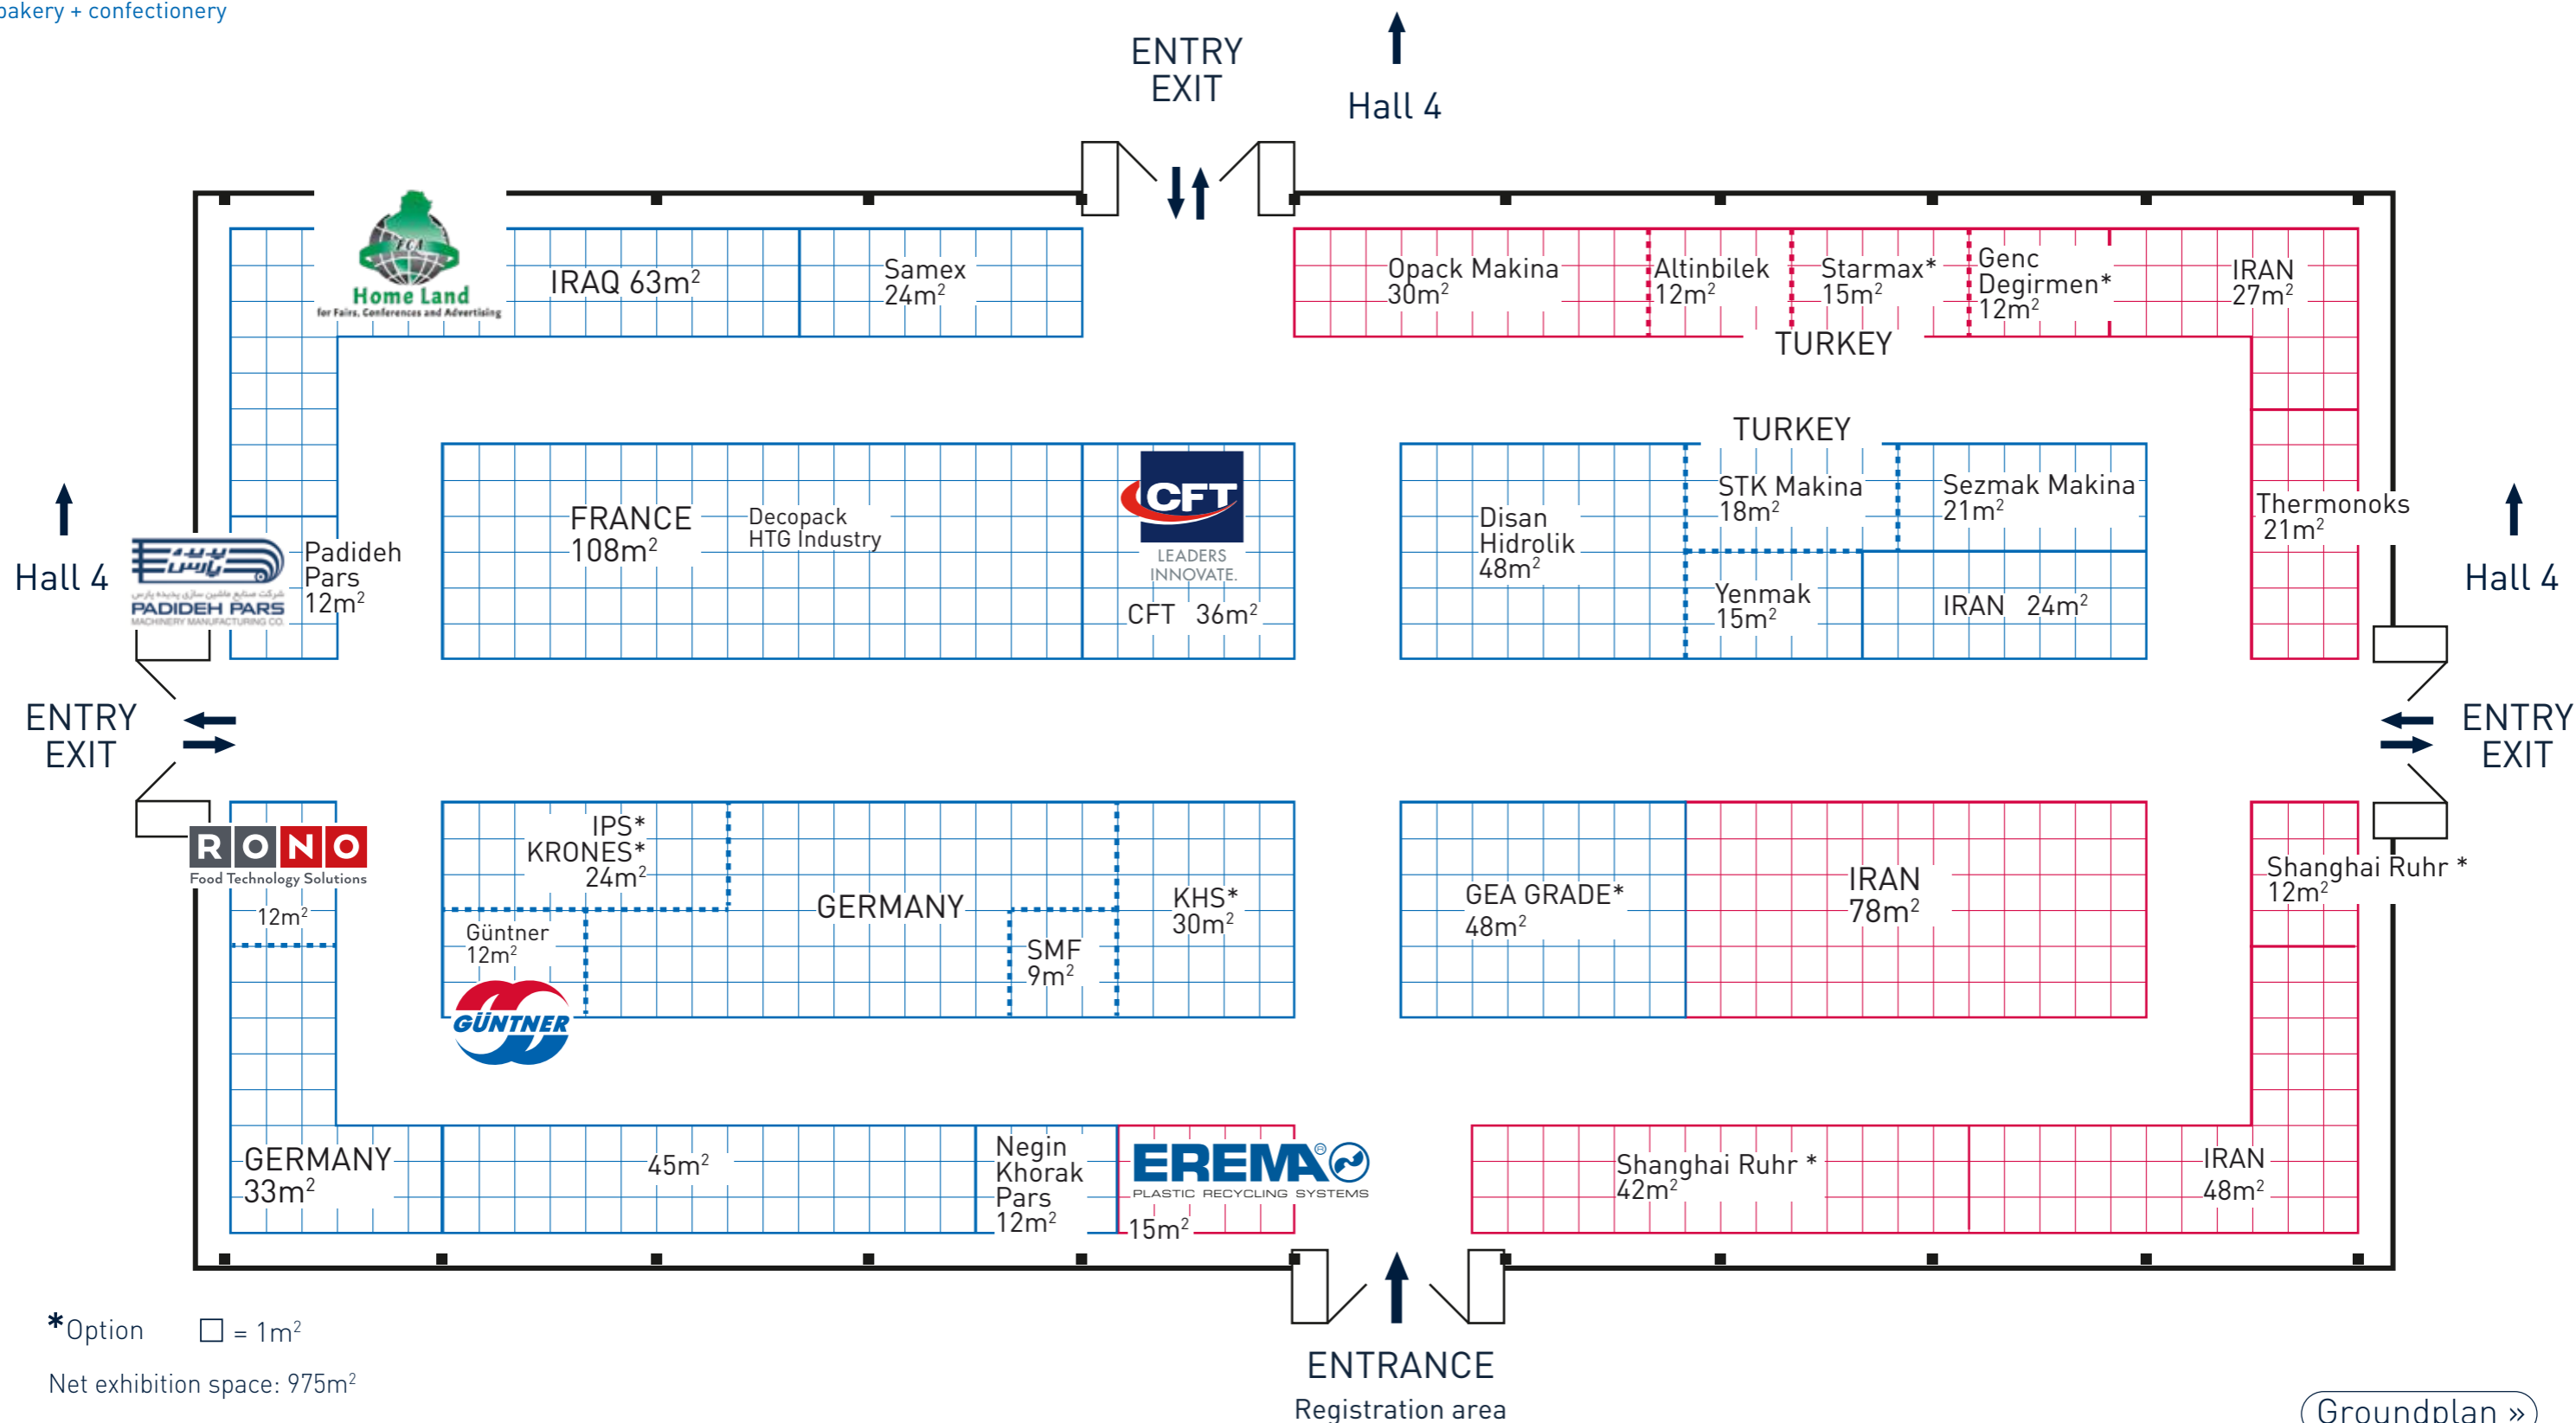

Organizer

Local Executive Organizer

- ⊕ process & packaging
- ⊙ food ingredients
- ⊙ bakery + confectionery

*Option □ = 1m²

Net exhibition space: 975m²

04.02.2019

Organizer

Local Executive Organizer

iraq
agro

agriculture
crop production
animal husbandry

iraq
food + hospitality

food & drinks
foodservice equipment

*Option □ = 1m²

Net exhibition space: 942 m²

04.02.2019

Groundplan »

Organizer

Local Executive Organizer

iraq agro

- agriculture
- crop production
- animal husbandry

iraq food + bev tec

- process & packaging
- food ingredients
- bakery + confectionery

iraq food + hospitality

- food & drinks
- foodservice equipment

GCC-countries:
Bahrain, Kuwait, Oman, Qatar, Saudi Arabia, United Arab Emirates
Egypt, Jemen, Jordan, Lebanon, Libya, Oman, Syria

Groundplan »