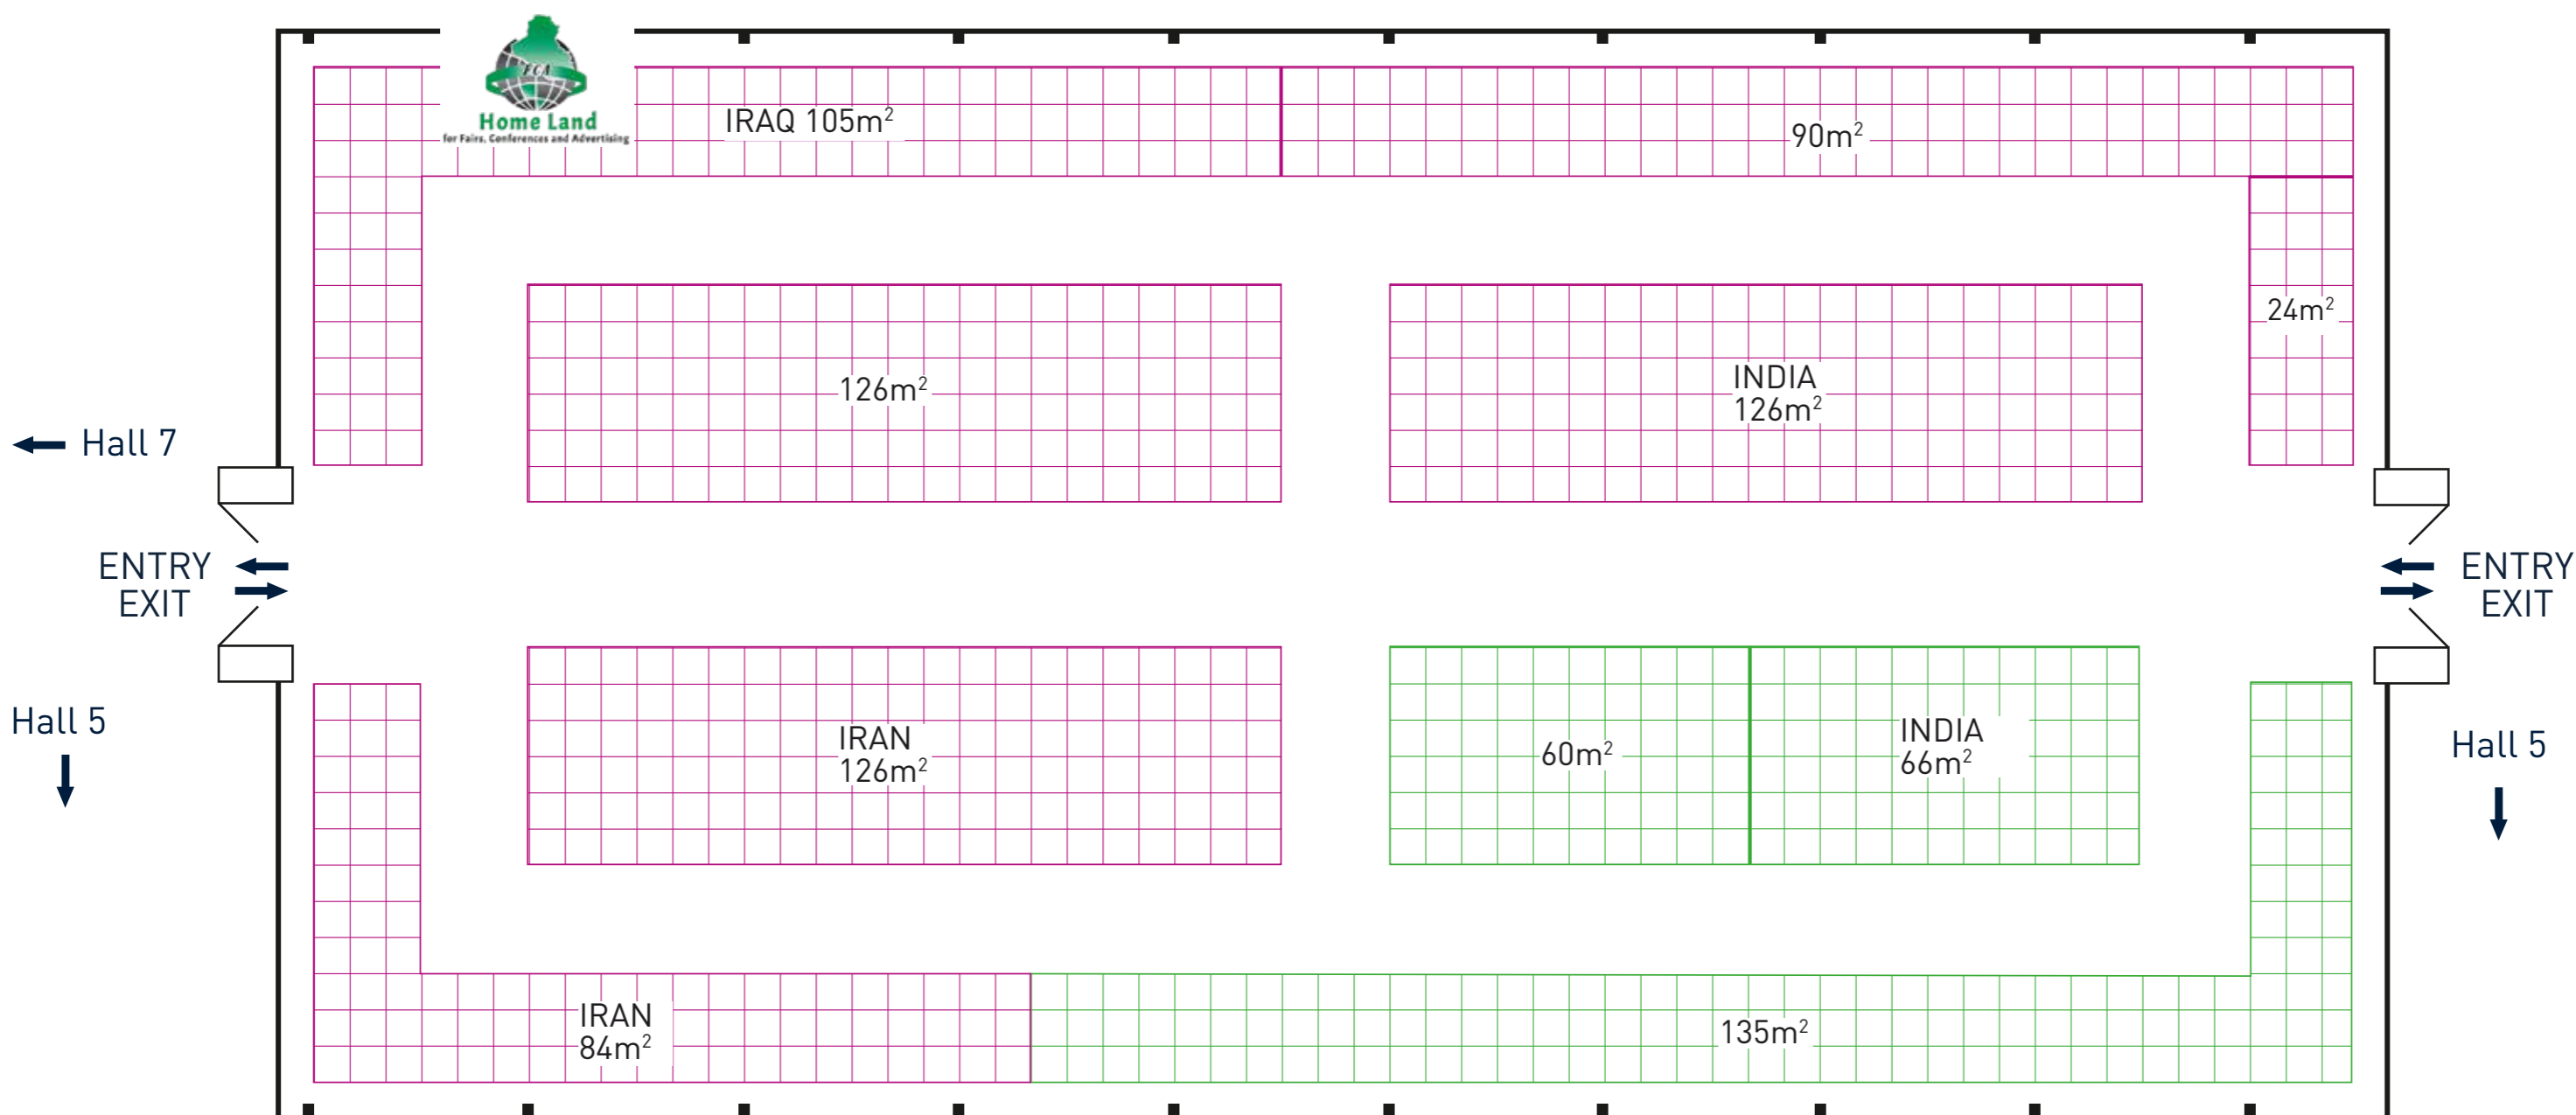

Organizer

Local Executive Organizer

- ⊕ process & packaging
- ⊙ food ingredients
- ⊙ bakery + confectionery

*Option □ = 1m²

Net exhibition space: 975m²

04.02.2019

Organizer

Local Executive Organizer

iraq
agro

agriculture
crop production
animal husbandry

iraq
food + hospitality

food & drinks
foodservice equipment

*Option □ = 1m²

Net exhibition space: 942 m²

04.02.2019

Groundplan »